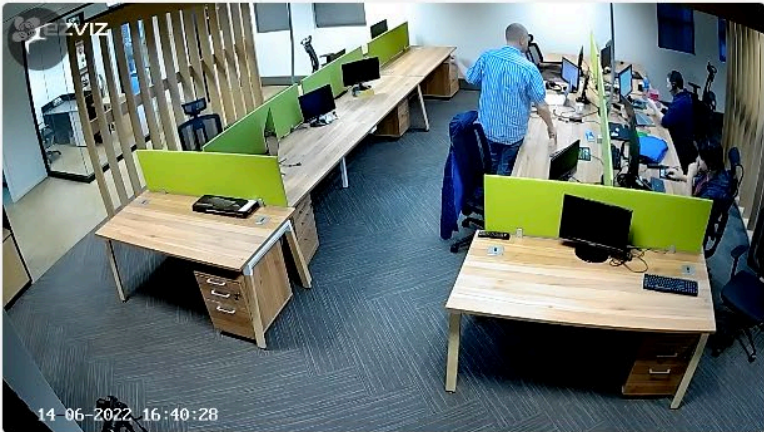

Office Alarm
Disarmed

Office Door
Locked