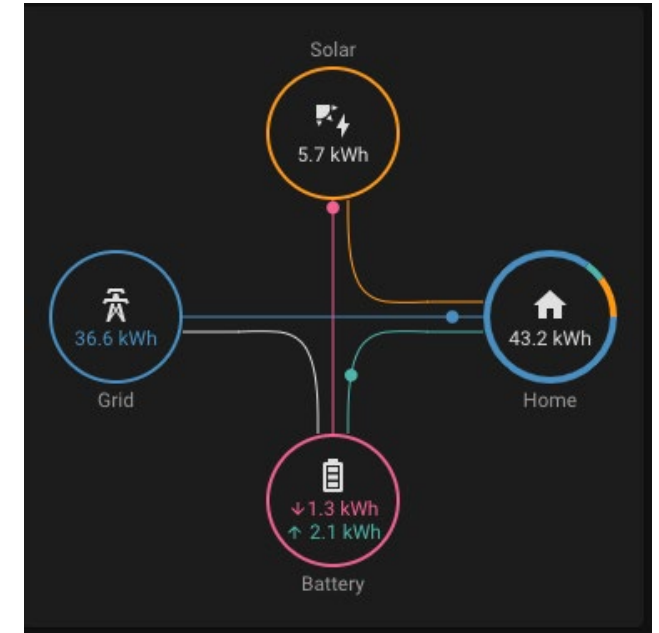

Boardroom Screen

Boardroom Screen controls: TV, Mute, Volume Up, Volume Down

E. P. I. C SCHEDULING

- Live monitoring & control

E. P. I. C. POWER MANAGEMENT

- Half Day History

E. P. I. C. POWER MANAGEMENT

- Full Day History