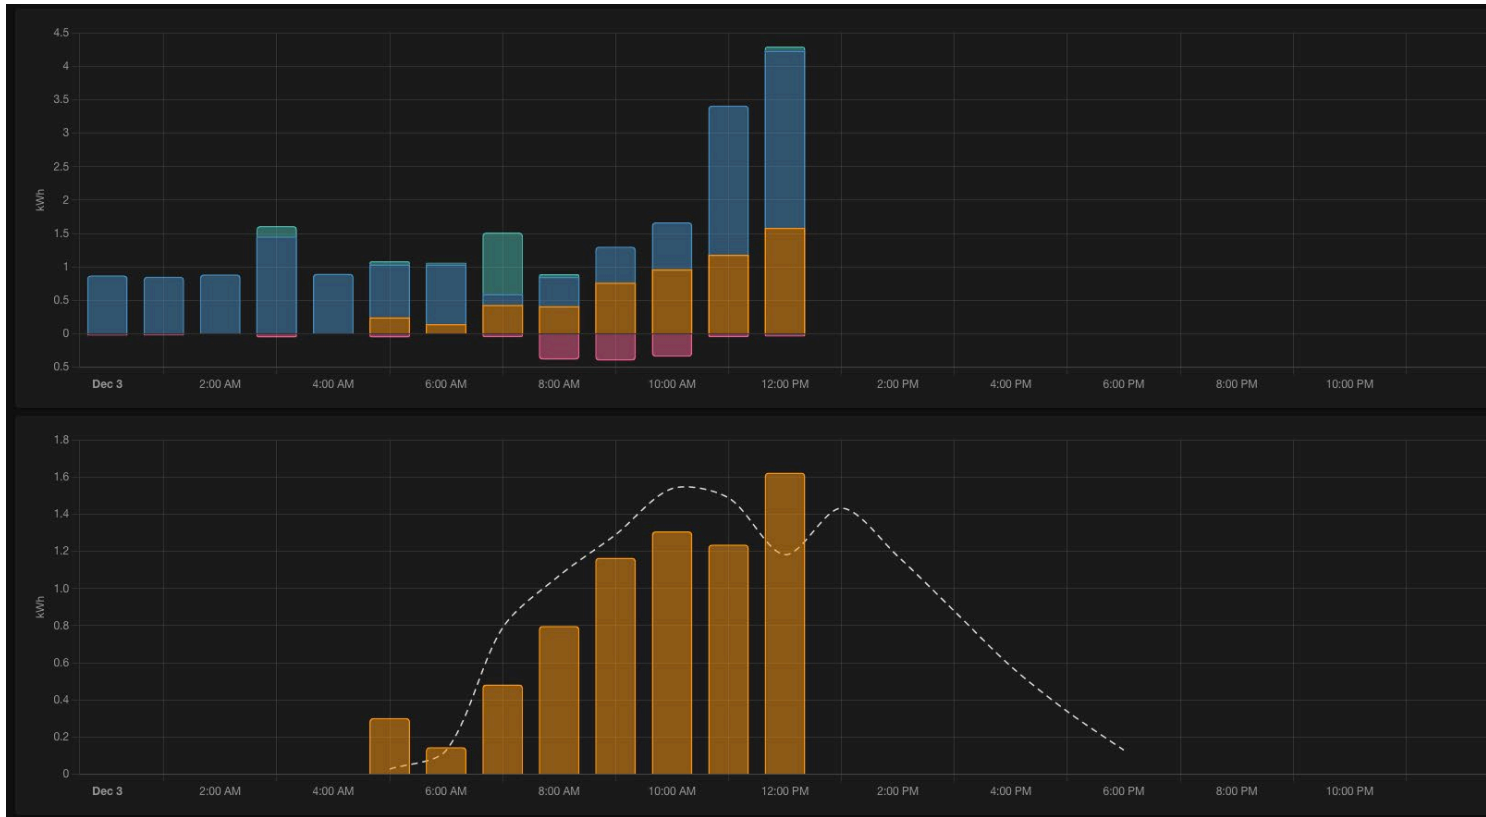

Boardroom Calendar

14 June 2022

TODAY

TUESDAY

- 07:00 - 07:30 GTeam
- 11:00 - 11:30 Milney Test Meeting

23.6 °C

21.0
Idle

Boardroom

Boardroom Screen

Boardroom Screen controls: TV, Mute, Volume Up, Volume Down

E. P. I. C SCHEDULING

- Live monitoring & control

E. P. I. C. POWER MANAGEMENT

- Half Day History

E. P. I. C. POWER MANAGEMENT

- Full Day History