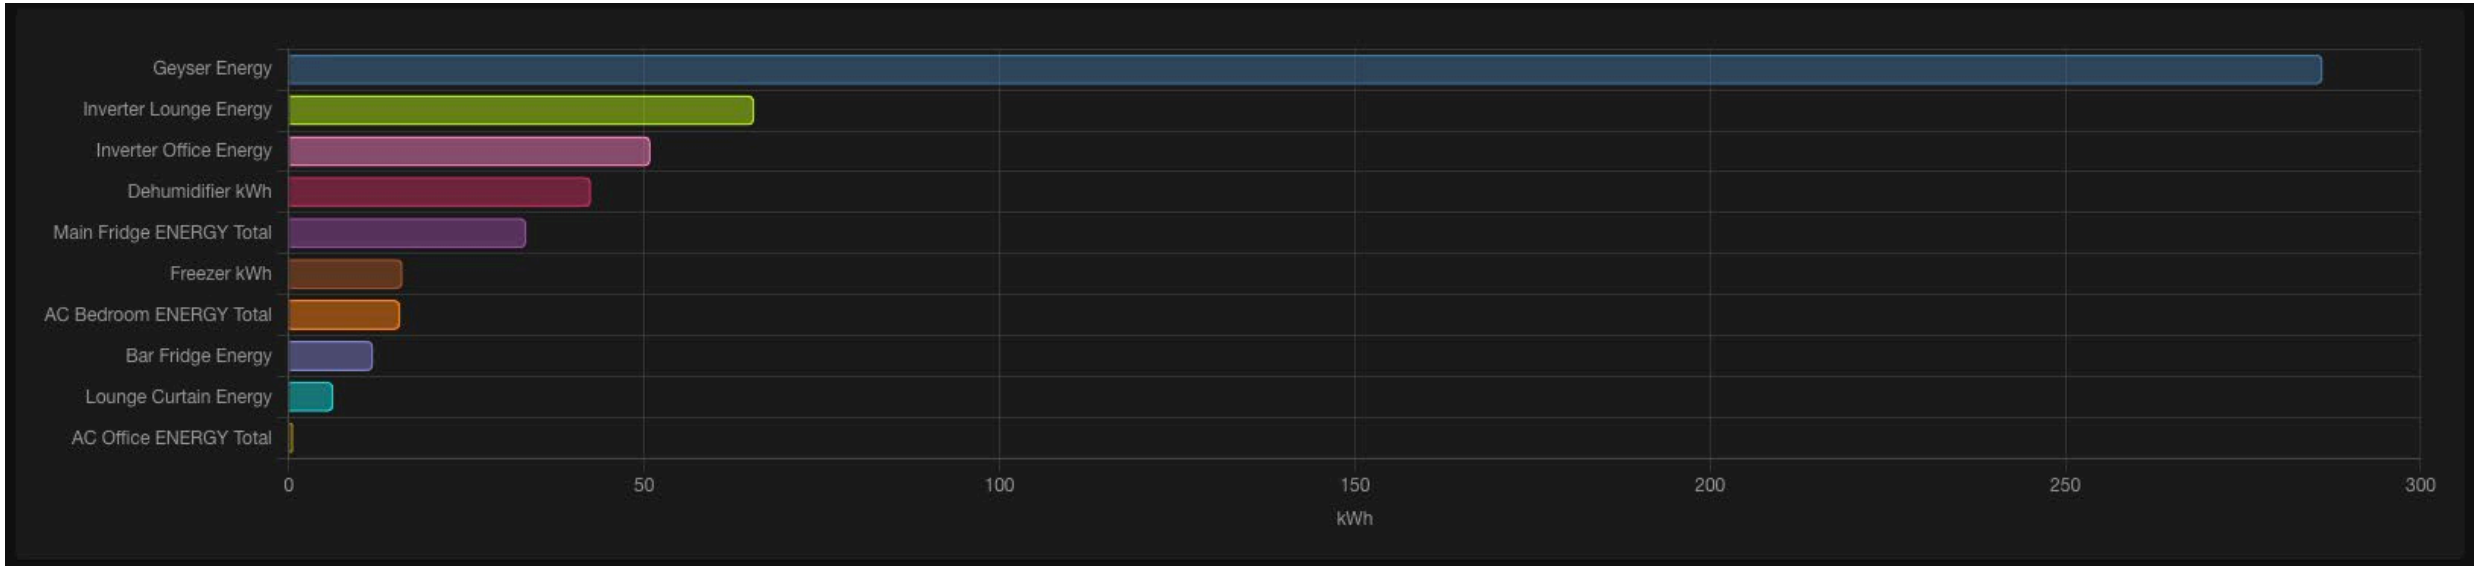

- Full Month History – Individual devices