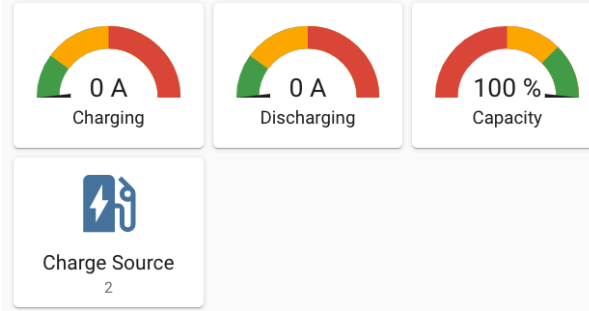

M I L N E Y

S M A R T A U T O M A T I O N

E. P. I. C NAVIGATION

Navigate

Home Power System
Climate Security Meeting

Inverter Load

Battery Status

Power System Health

Load Shedding Information

Stage 0

Past 48 Hours

E. P. I. C POWER SYSTEM

Navigate

Home

Power

System