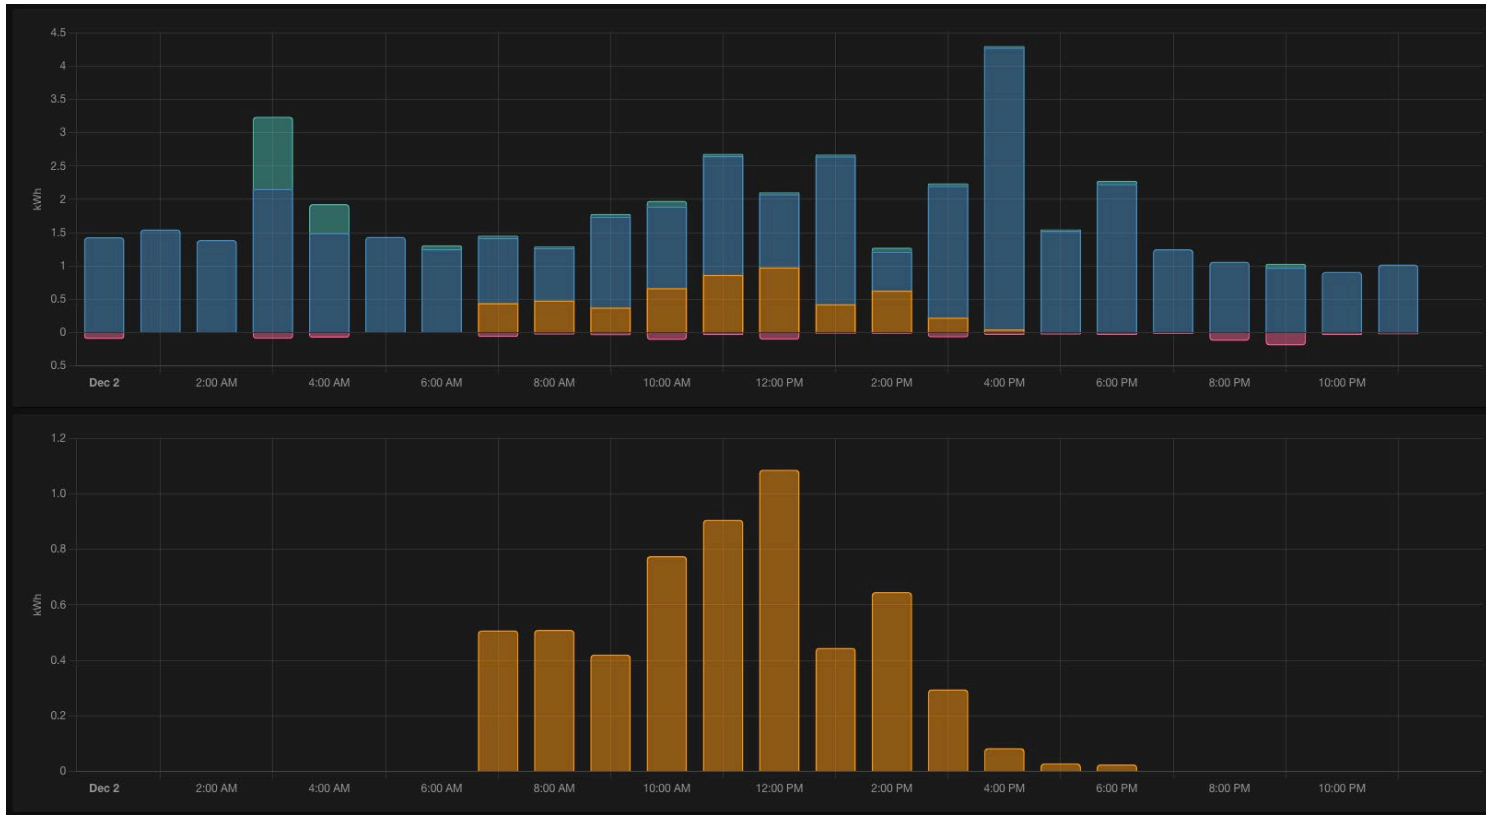

Boardroom Calendar

14 June 2022

TODAY

TUESDAY

- 07:00 - 07:30 GTeam
- 11:00 - 11:30 Milney Test Meeting

23.6 °C

21.0
Idle

Boardroom

Boardroom Screen

Boardroom Screen controls: TV, Mute, Volume Up, Volume Down

E. P. I. C SCHEDULING

- Live monitoring & control

E. P. I. C. POWER MANAGEMENT

- Half Day History

E. P. I. C. POWER MANAGEMENT

- Full Day History