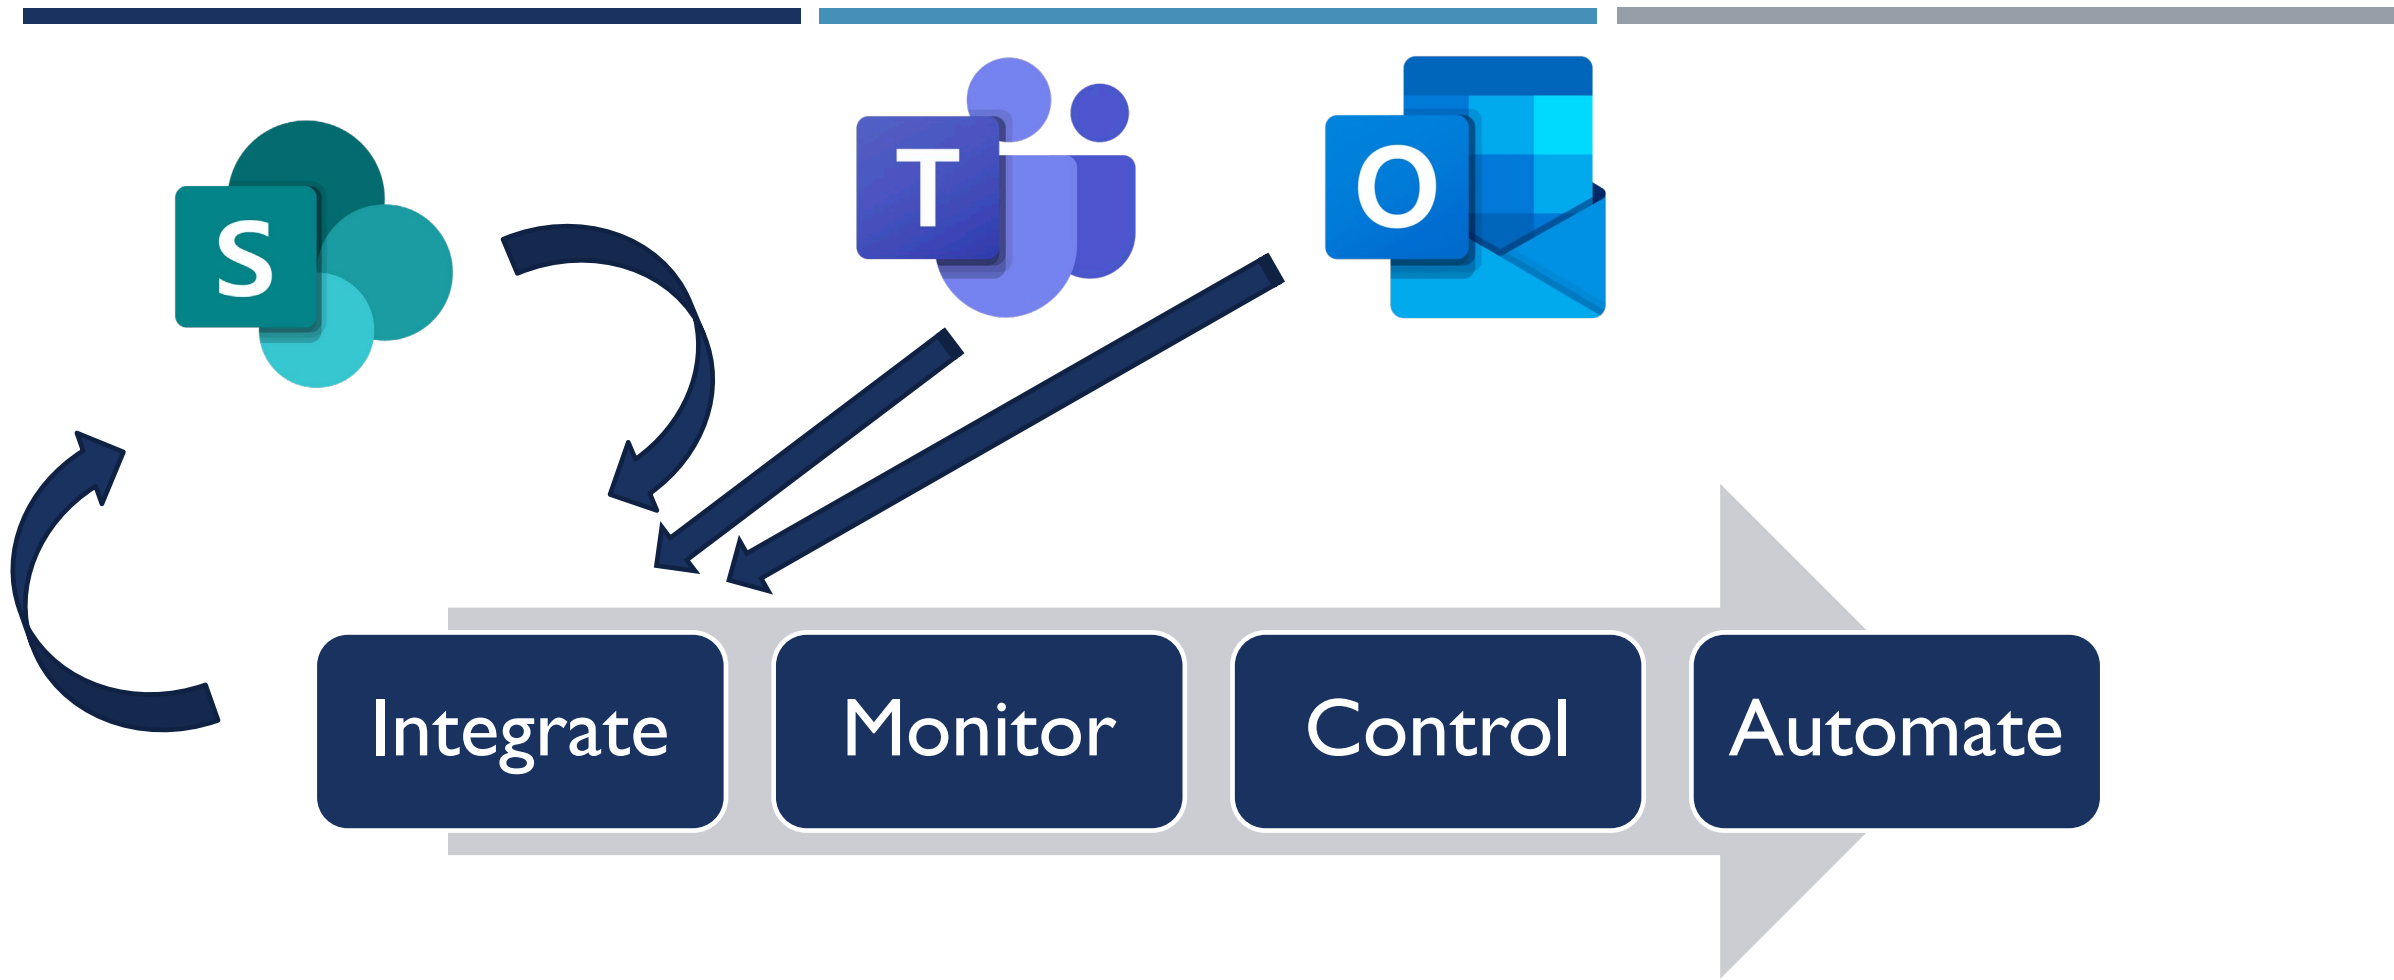

Control

Automate

CAPABILITIES

CAPABILITIES

INTEGRATED SHAREPOINT

General Capabilities directly via SharePoint:

- Door Unlock
- Printer Status
- Complete Smart Lighting
- Climate Control
- Smart Speakers – Announcements / Music / Etc