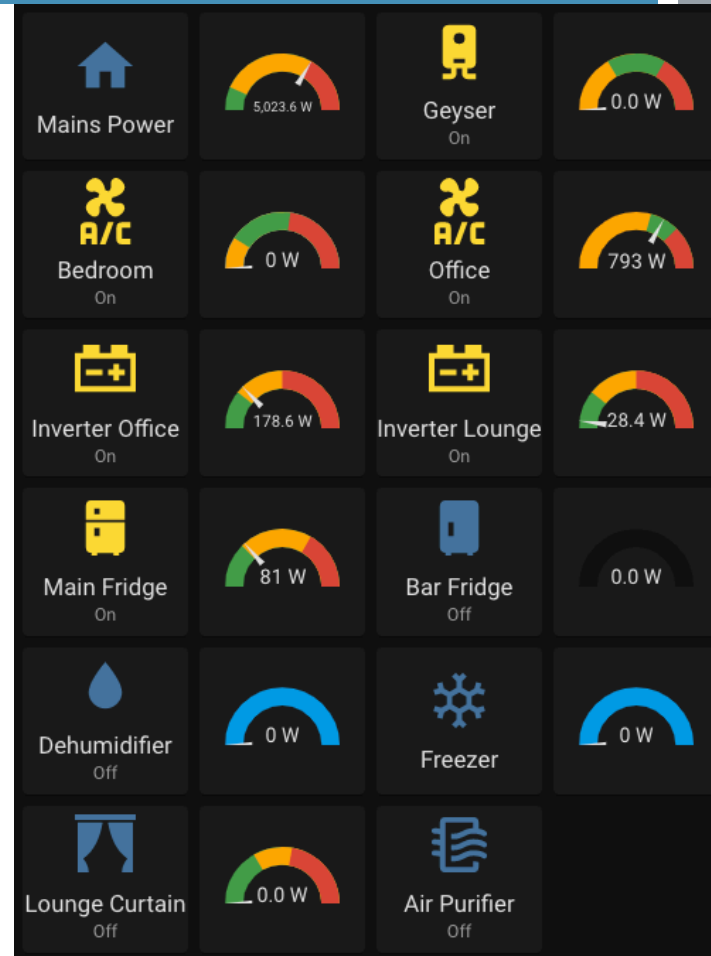

Boardroom Humidity
39.49 %

Hub Temp
24.69 °C

Hub Humidity
38.75 %

The interface is divided into two main sections: 'Navigate' and 'Office Climate'. The 'Navigate' section contains six buttons: Home (green house icon), Power (red power icon), System (blue info icon), Climate (purple house with leaf icon), Security (orange shield icon), and Meeting (grey calendar icon). The 'Office Climate' section displays four data cards in a 2x2 grid. The top-left card shows 'Boardroom Temp' at 23.64 °C with a thermometer icon. The top-right card shows 'Boardroom Humidity' at 39.49 % with a water drop icon. The bottom-left card shows 'Hub Temp' at 24.69 °C with a thermometer icon. The bottom-right card shows 'Hub Humidity' at 38.75 % with a water drop icon. A large central card displays a circular temperature gauge for the 'Boardroom' location, showing a current temperature of 23.6 °C and a setpoint of 21.0 °C in 'Idle' mode. Below the gauge are icons for a snowflake (cooling) and a power button, with the label 'Boardroom' underneath.

E. P. I. C CLIMATE CONTROL

 **Office Alarm**
Disarmed

 **Office Door**
Locked

E. P. I. C SECURITY

Navigate

Home Power System

Climate Security Meeting

Boardroom Status
Away

Boardroom Calendar

14 June 2022

TODAY

TUESDAY

- 07:00 - 07:30 GTeam
- 11:00 - 11:30 Milney Test Meeting

23.6 °C

21.0
Idle

Boardroom

Boardroom Screen

Boardroom Screen controls: TV, Mute, Volume Up, Volume Down

E. P. I. C SCHEDULING

- Live monitoring & control

E. P. I. C. POWER MANAGEMENT

- Half Day History

E. P. I. C. POWER MANAGEMENT

- Full Day History