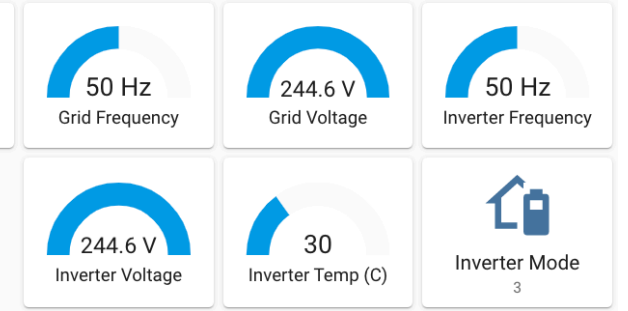

Load Shedding Information

Stage 0

Past 48 Hours

E. P. I. C POWER SYSTEM

Navigate

Home

Power

System