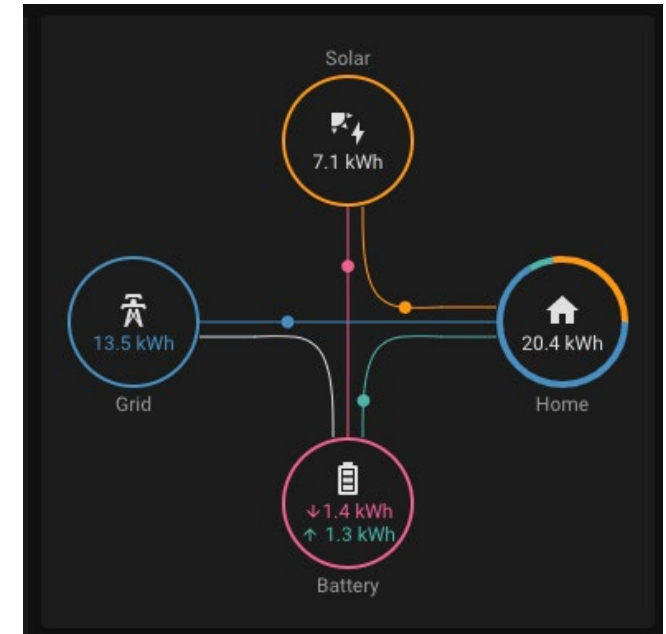

Boardroom Screen

Boardroom Screen controls: TV, Mute, Volume Up, Volume Down

E. P. I. C SCHEDULING

- Live monitoring & control

E. P. I. C. POWER MANAGEMENT

- Half Day History

E. P. I. C. POWER MANAGEMENT

- Full Day History